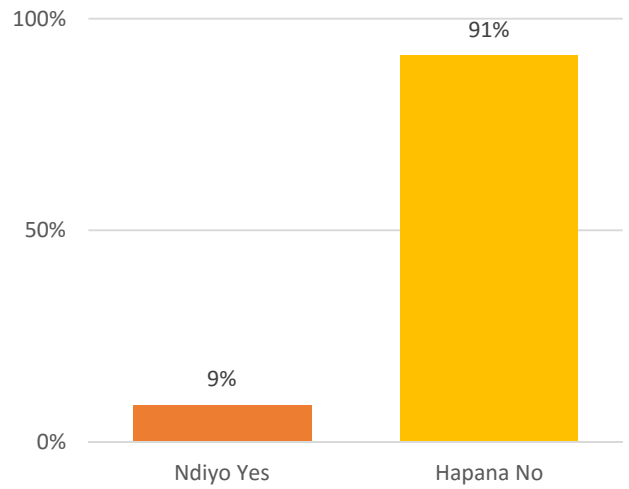

Je wapiga kura waliokuwa kwenye mstari wakisubiri kupiga kura ilipofika saa kumi kamili jioni waliruhusiwa kupiga kura? Were voters who were in the queue after 16:00 hrs allowed to vote?

Je kuna mpiga kura yeyote aliyeruhusiwa kusimama kwenye mstari baada ya saa kumi jioni? Are there any voter was allowed to stand on the line after 16:00 in the evening?

Je mpiga kura wa mwisho alipiga kura saa ngapi? The final voter voted at what time?