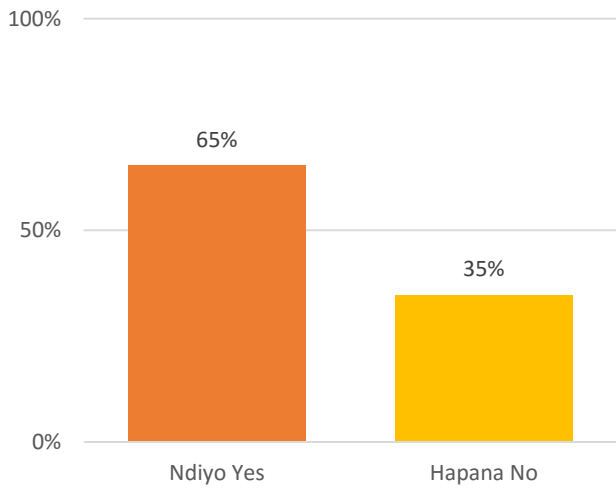

Je wapiga kura waliokuwa kwenye mstari wakisubiri kupiga kura ilipofika saa kumi kamili jioni waliruhusiwa kupiga kura? Were voters who were in the queue after 16:00 hrs allowed to vote?

Je kuna mpiga kura yeyote aliyeruhusiwa kusimama kwenye mstari baada ya saa kumi jioni? Are there any voter was allowed to stand on the line after 16:00 in the evening?

Je mpiga kura wa mwisho alipiga kura saa ngapi? The final voter voted at what time?